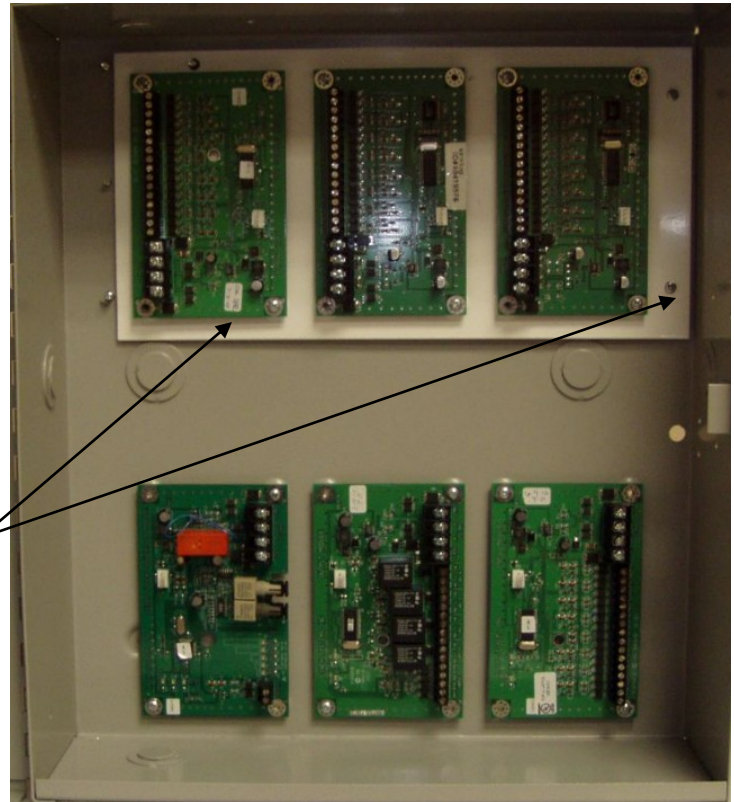

## Accessory Adaptor (E-P-AP-3)

DS-E-P-AP-3 Rev A

The Protector Accessory Adaptor (3) allows for the mounting of 3 CeLAN modules in an E-P enclosure. This allows for more room when multiple modules are required.

The adapter plate can accommodate up to three of the following modules for a total of six modules in a E-P enclosure:

- Ce-8ZI8 Zone Input
- Ce-4RO 4 Relay Output
- Ce-FC-N Multi-Mode Fiber Conversion
- Ce-FC-S Single Mode Fiber Conversion
- Ce-TCP/IP Network Module
- Ce-FC-ER Fiber Conversion
- Ce-EX Expansion Module
- Ce- P Printer Module

Plate mounts with 4 standoffs to make sure far left module clears the mounting bolts.

Note: insert 4 thread cutting screws from the back of the enclosure and mount the standoffs