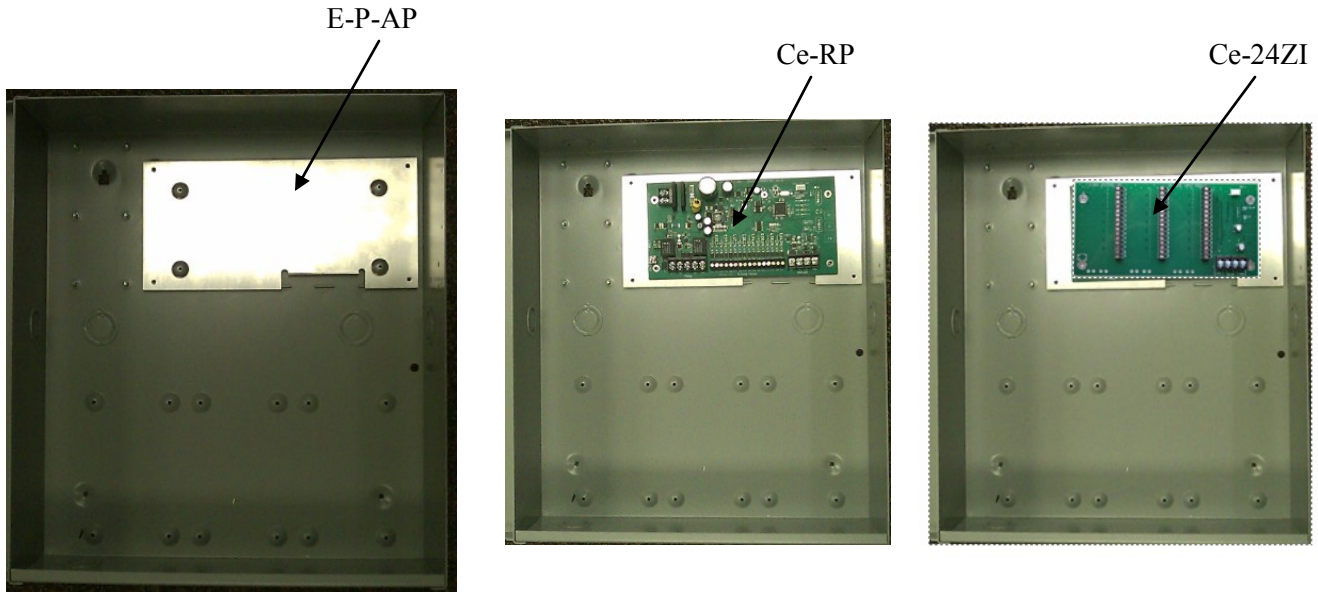

# Accessory Adaptor (E-P-AP)

DS-E-P-AP Rev A

The Protector Accessory Adaptor allows for the mounting of 1 Ce-24ZI or Ce-RP module in an E-P enclosure. This allows for more room when multiple modules are required.